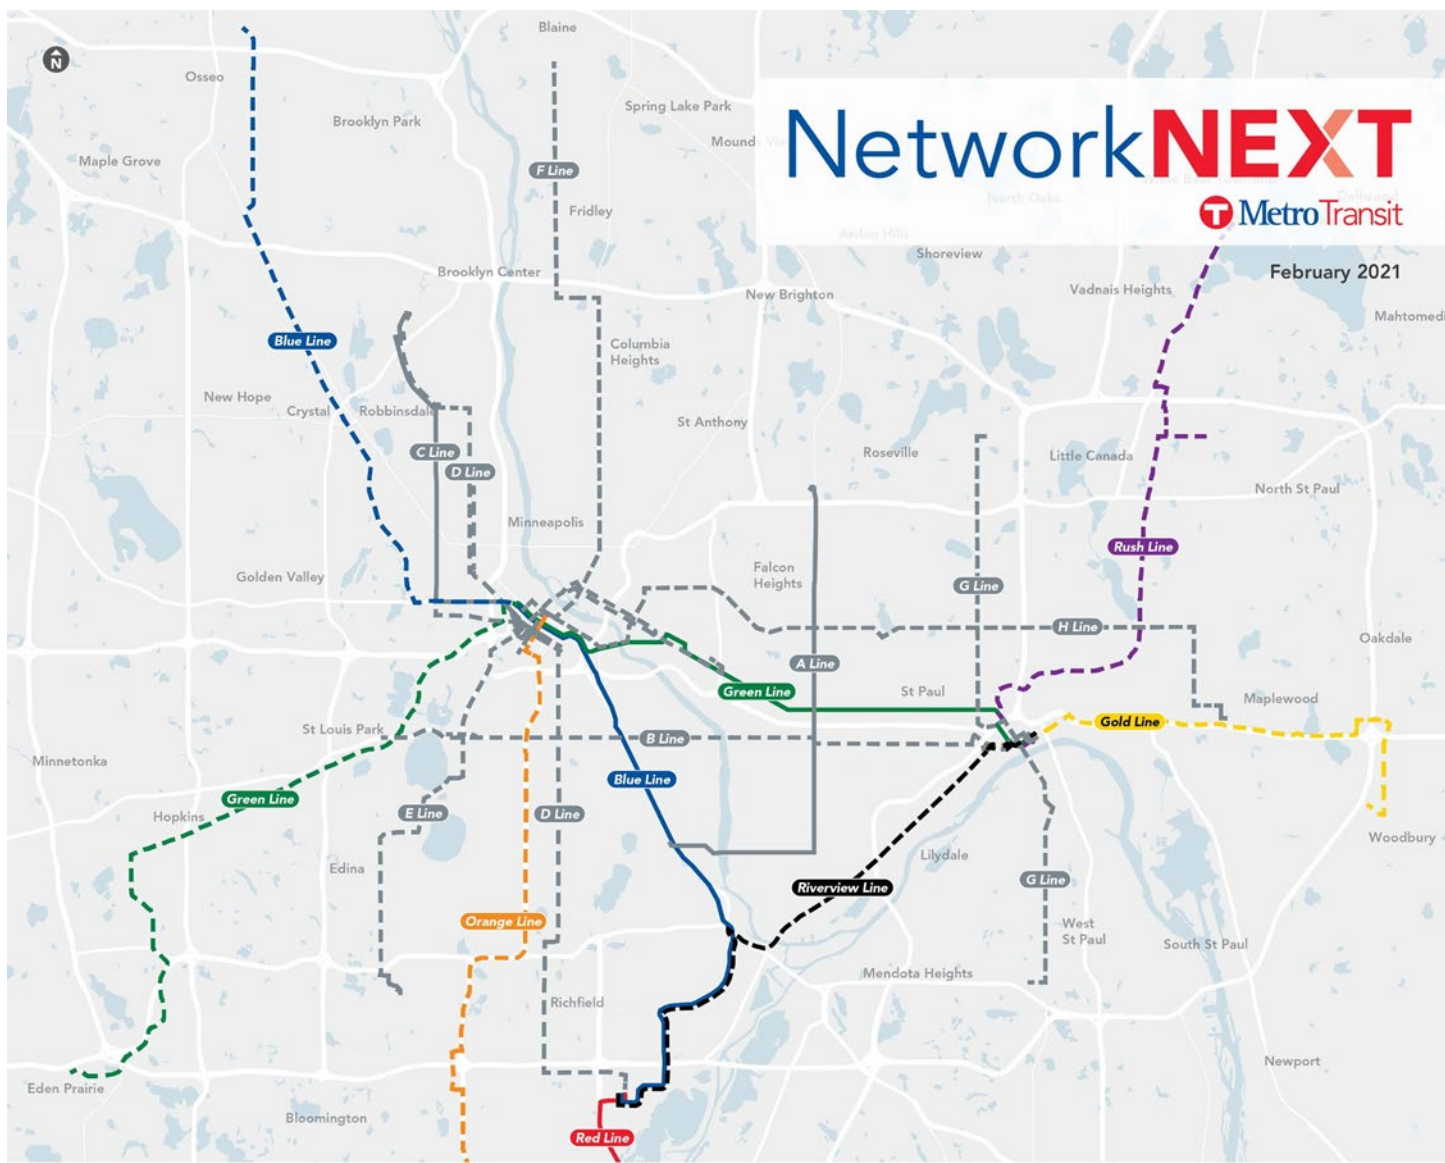

NetworkNEXT

February 2021

Current METRO network

- A Line
- C Line
- Blue Line
- Green Line
- Red Line

Planned METRO network

- Planned BRT
- Orange Line
- Green Line Extension
- Gold Line
- Blue Line Extension
- Rush Line
- Riverview Line